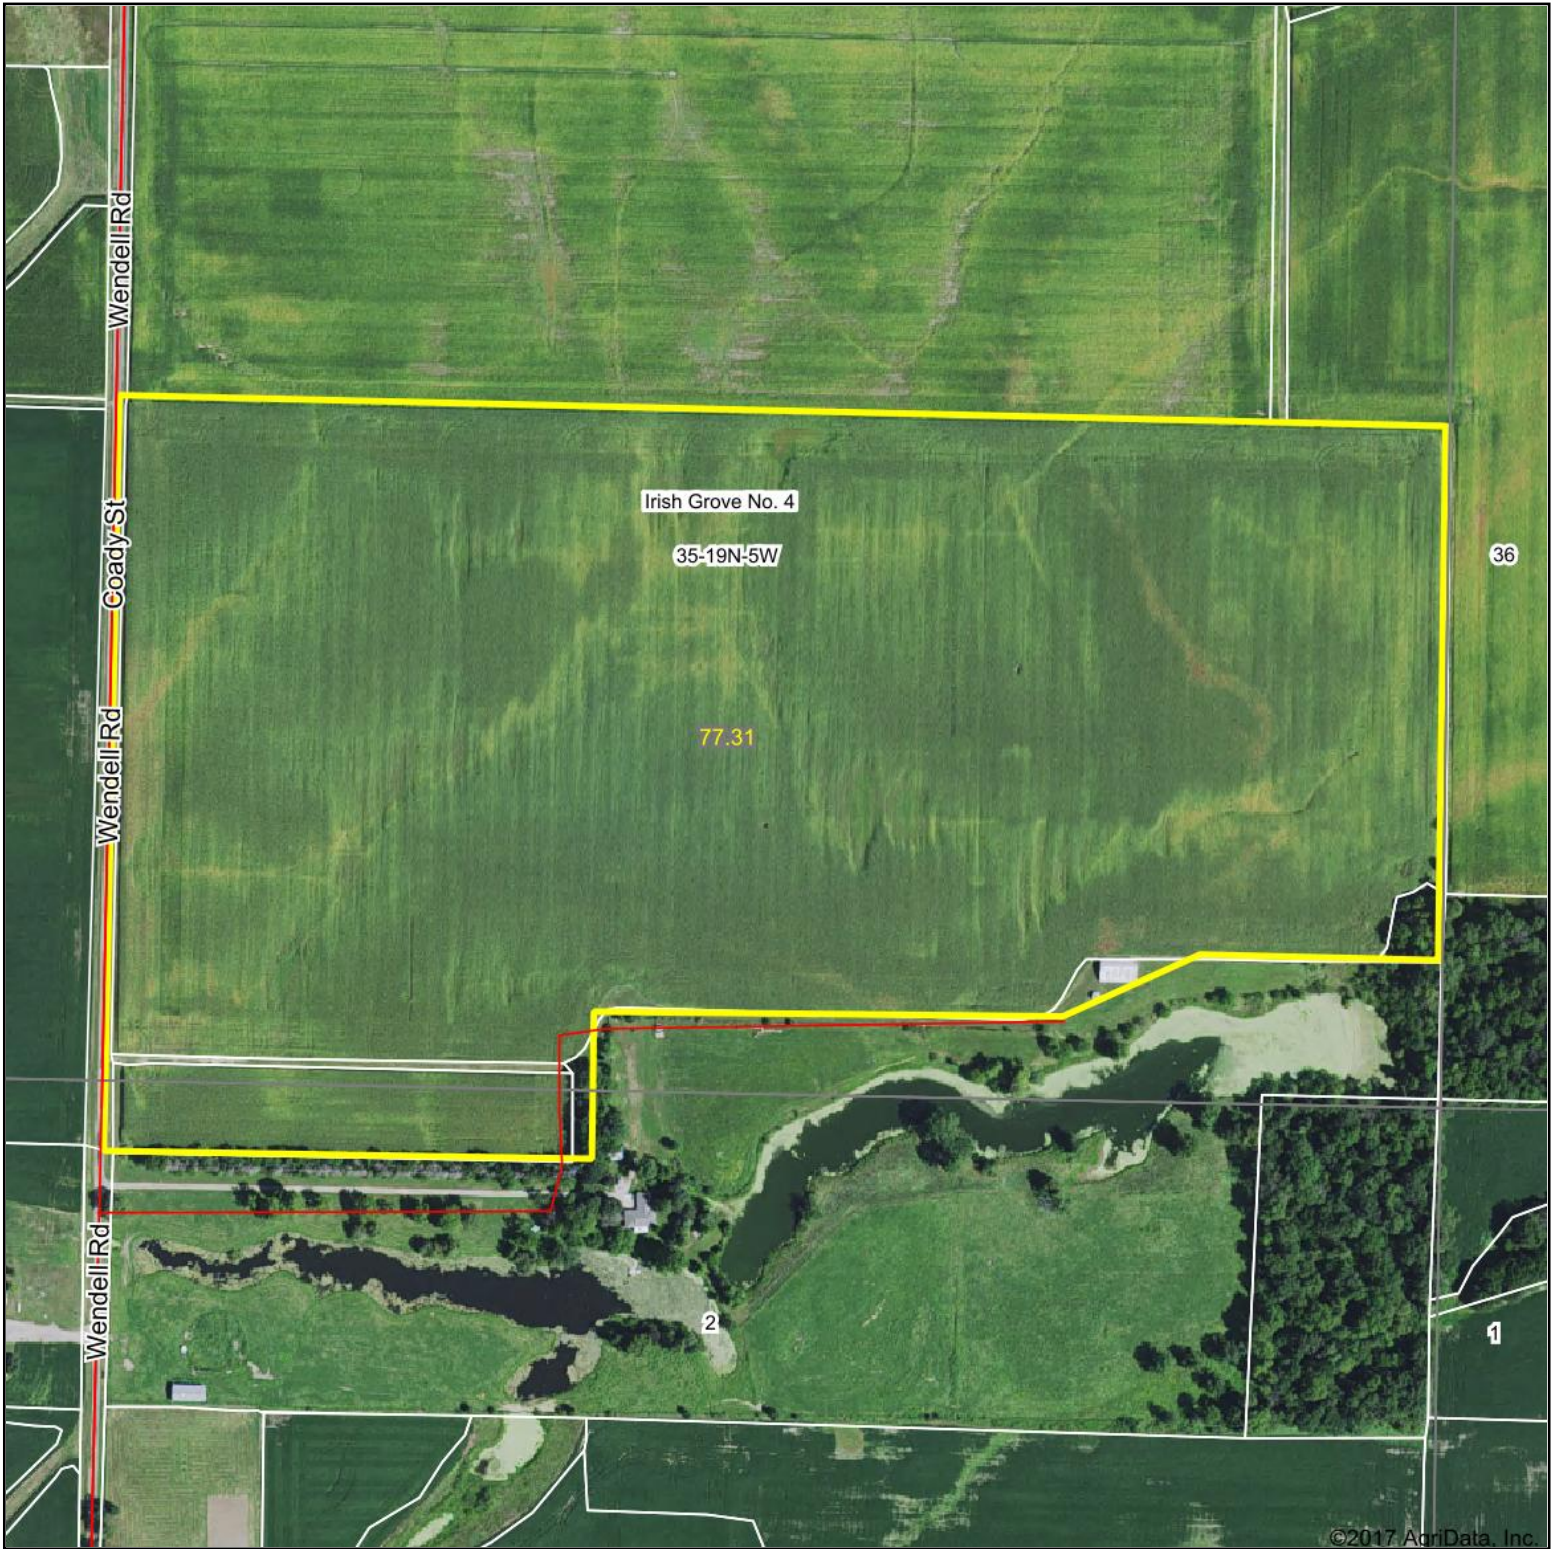

Krell 77.31 tax bill acres for sale - Agrivest, Inc. (217) 241-1106

map center: 40° 3' 0.83, -89° 37' 26.22

35-19N-5W
Menard County
Illinois

12/4/2017