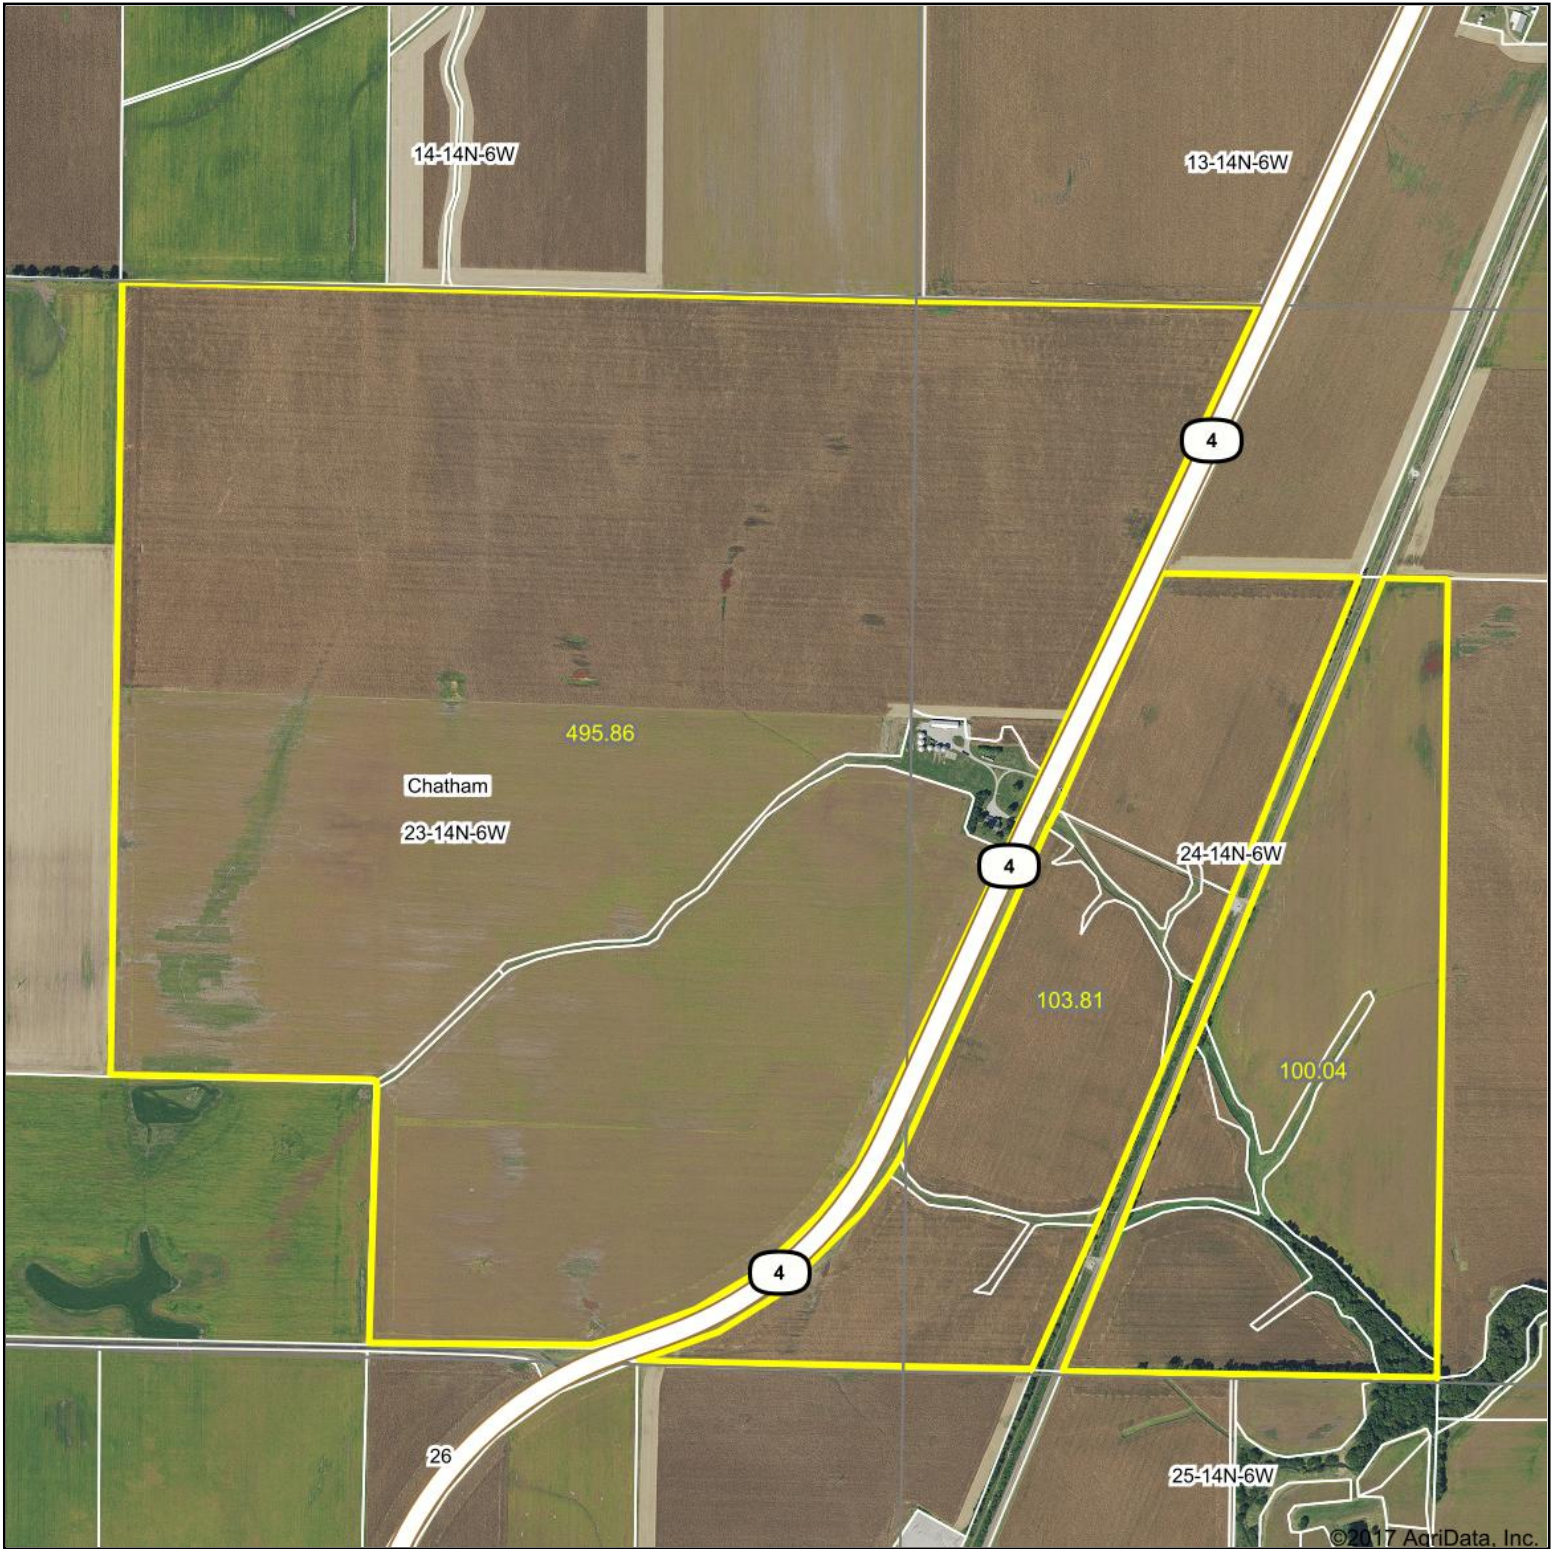

Aerial Map

©2017 AgriData, Inc.

map center: 39° 38' 52.4, -89° 43' 31.04

23-14N-6W
Sangamon County
Illinois

Maps Provided By:
 **surety**
CUSTOMIZED ONLINE MAPPING
© AgriData, Inc. 2017 www.AgriDataInc.com

9/25/2017